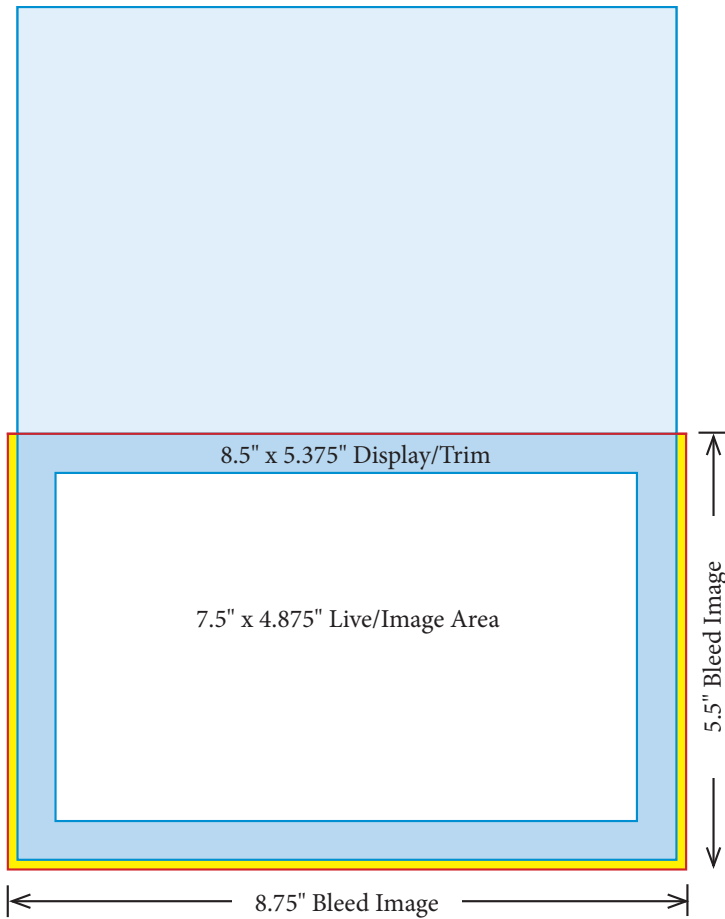

FULL PAGE

Orientation: Vertical

Live/Image Area:
7.5" x 10"

Display/Trim Dimension:
8.5" x 11"

Bleed/Pre-Trim Dimension:
8.75" x 11.25"

Full page ads appear on pages by themselves and receive premium placement in the magazine.

HALF PAGE BLEED

Orientation: Horizontal

Live/Image Area:
7.5" x 4.875"

Display/Trim Dimension:
8.5" x 5.375"

Bleed/Pre-Trim Dimension:
8.75" x 5.5"

Half page, horizontal bleed ads appear at the bottom of the page.

HALF PAGE BLEED

Orientation: Vertical

Live/Image Area:
3.625" x 10"

Display/Trim Dimension:
4.125" x 11"

Bleed/Pre-Trim Dimension:
4.25" x 11.25"

Half page, verticle bleed ads appear at the outside edge of the page.

3.625" x 4.875"

(NON BLEED)

Half Page

Orientation: horizontal

Display Dimensions: 7.5" x 4.875"

(NON BLEED)