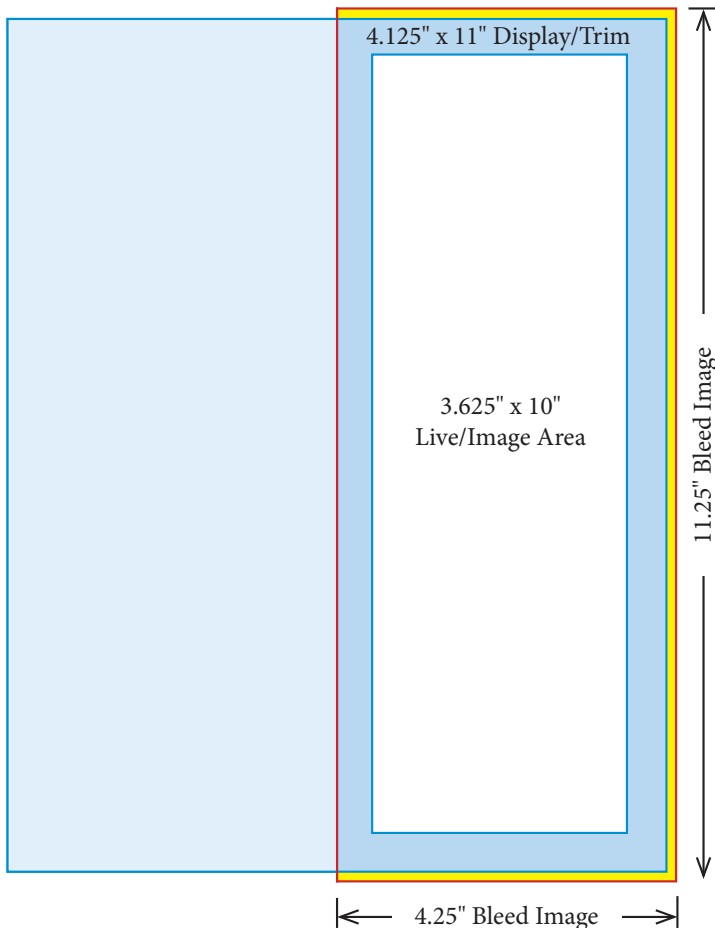

HALF PAGE BLEED

Orientation: Horizontal

Live/Image Area:
7.5" x 4.875"

Display/Trim Dimension:
8.5" x 5.375"

Bleed/Pre-Trim Dimension:
8.75" x 5.5"

Half page, horizontal bleed ads appear at the bottom of the page.

HALF PAGE BLEED

Orientation: Vertical

Live/Image Area:
3.625" x 10"

Display/Trim Dimension:
4.125" x 11"

Bleed/Pre-Trim Dimension:
4.25" x 11.25"

Half page, verticle bleed ads appear at the outside edge of the page.

Display Dimensions:

7.5" x 2.3125"

(NON BLEED)

1/3rd Page

Orientation: horizontal

Display Dimensions:

7.5" x 3.25"

(NON BLEED)

3.625" x 4.875"

(NON BLEED)

Half Page

Orientation: horizontal

Display Dimensions: 7.5" x 4.875"

(NON BLEED)